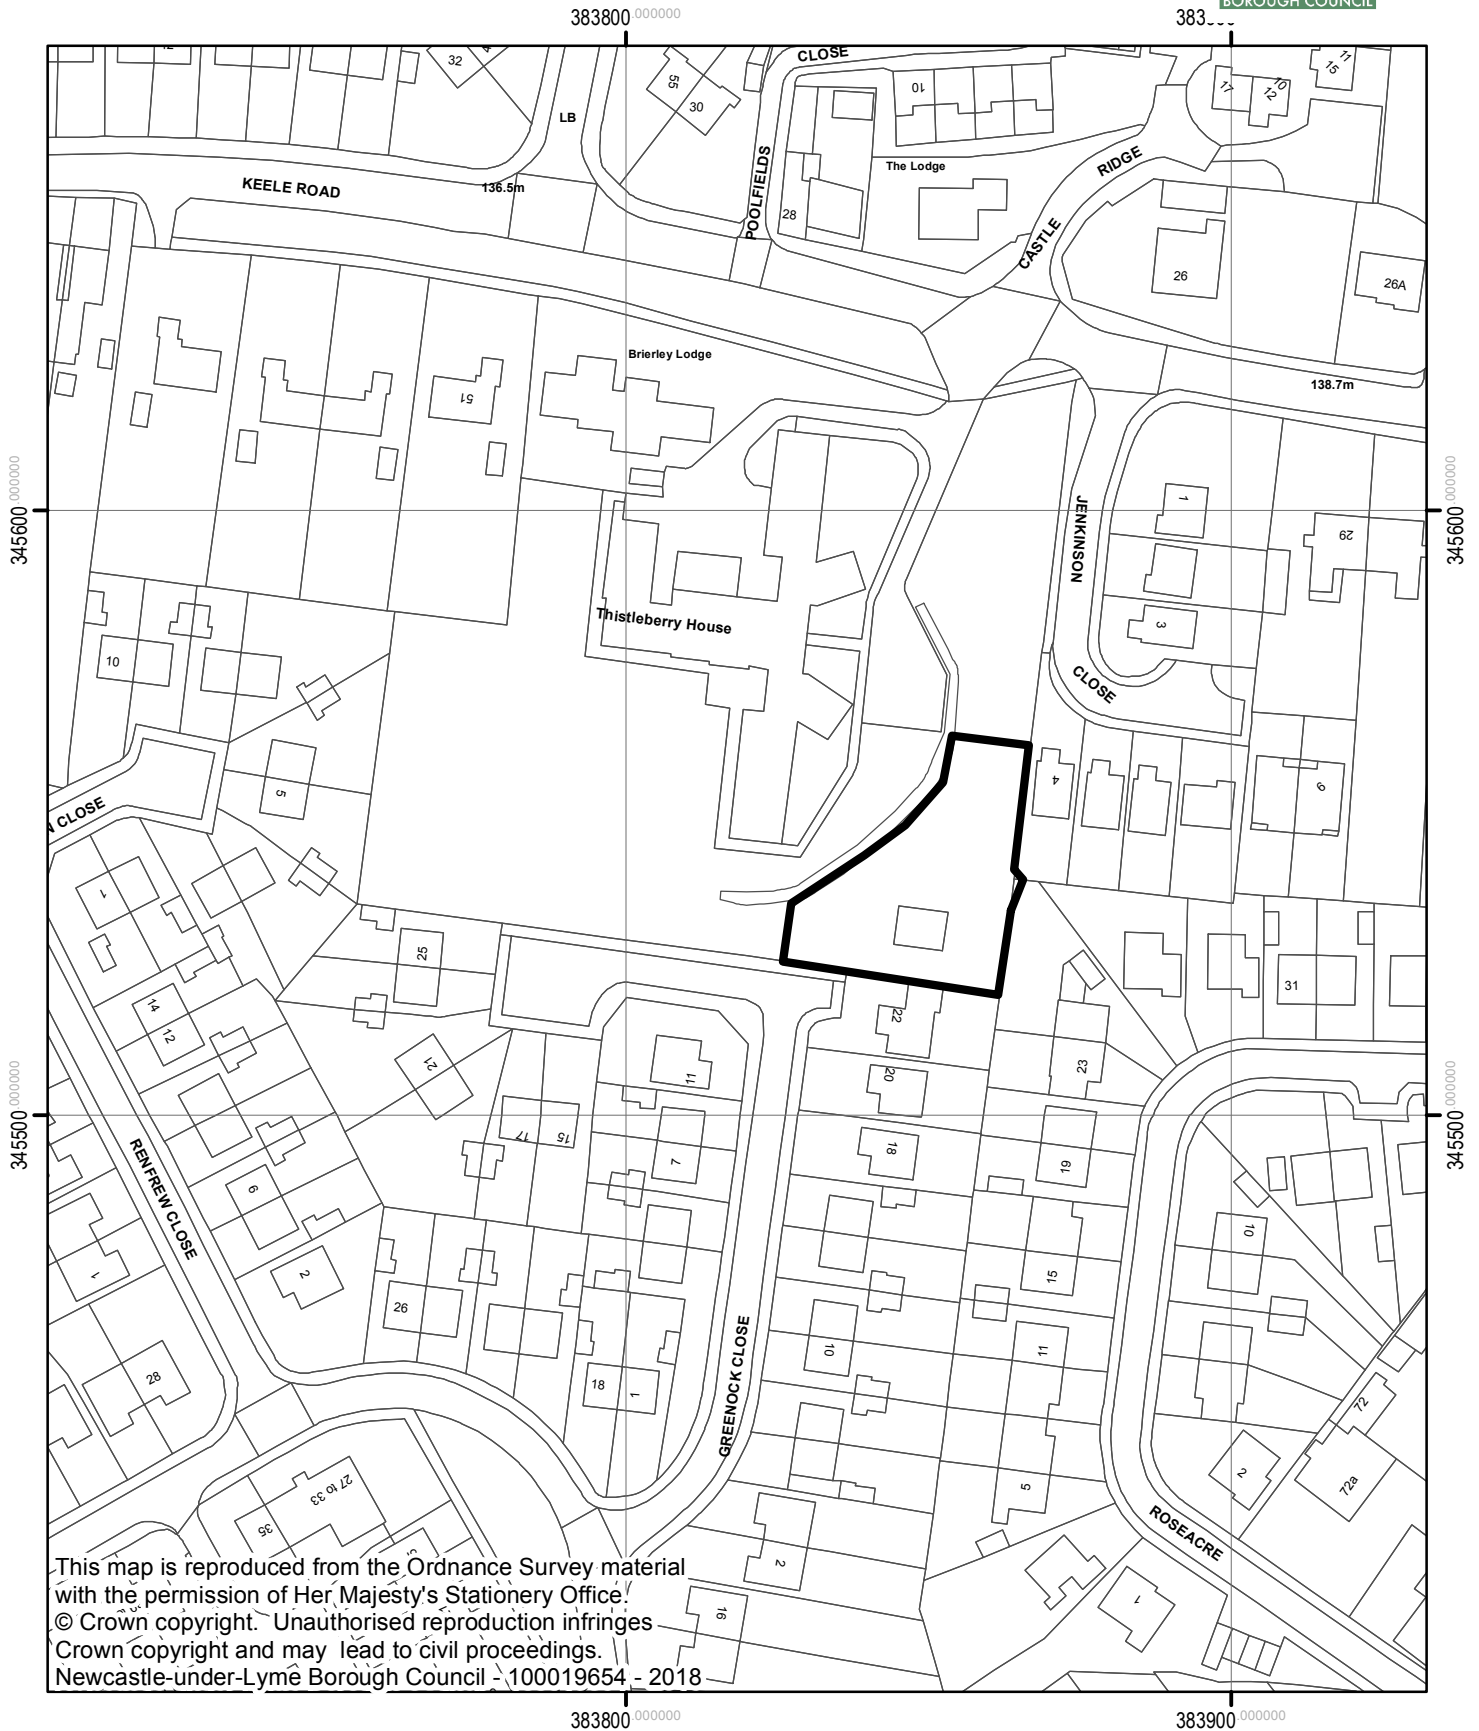

24 Greenock Close
Newcastle

This map is reproduced from the Ordnance Survey material with the permission of Her Majesty's Stationery Office. © Crown copyright. Unauthorised reproduction infringes Crown copyright and may lead to civil proceedings. Newcastle-under-Lyme Borough Council - 100019654 - 2018